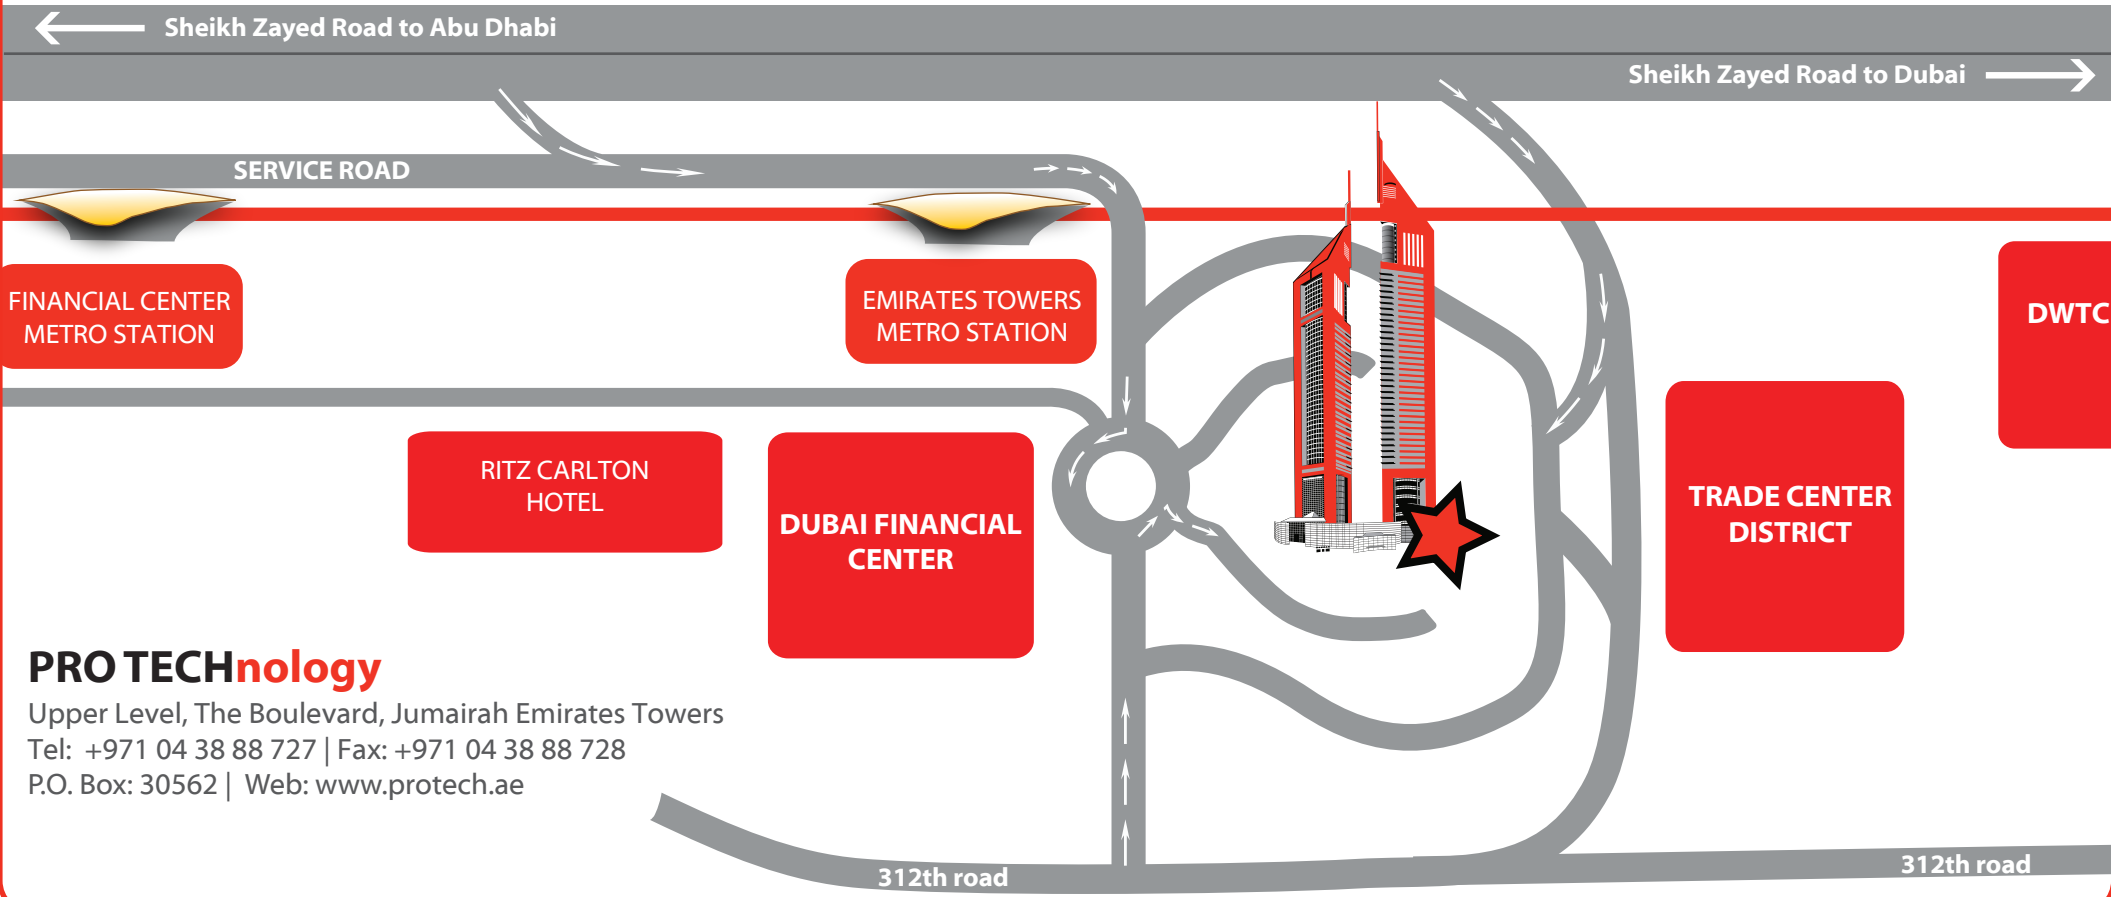

PRO TECHNOLOGY Jumeirah Emirates Towers

Digital Location Map

Apple Authorized Reseller
Authorized Service Provider

PRO TECHNOLOGY

Upper Level, The Boulevard, Jumairah Emirates Towers
Tel: +971 04 38 88 727 | Fax: +971 04 38 88 728
P.O. Box: 30562 | Web: www.protech.ae